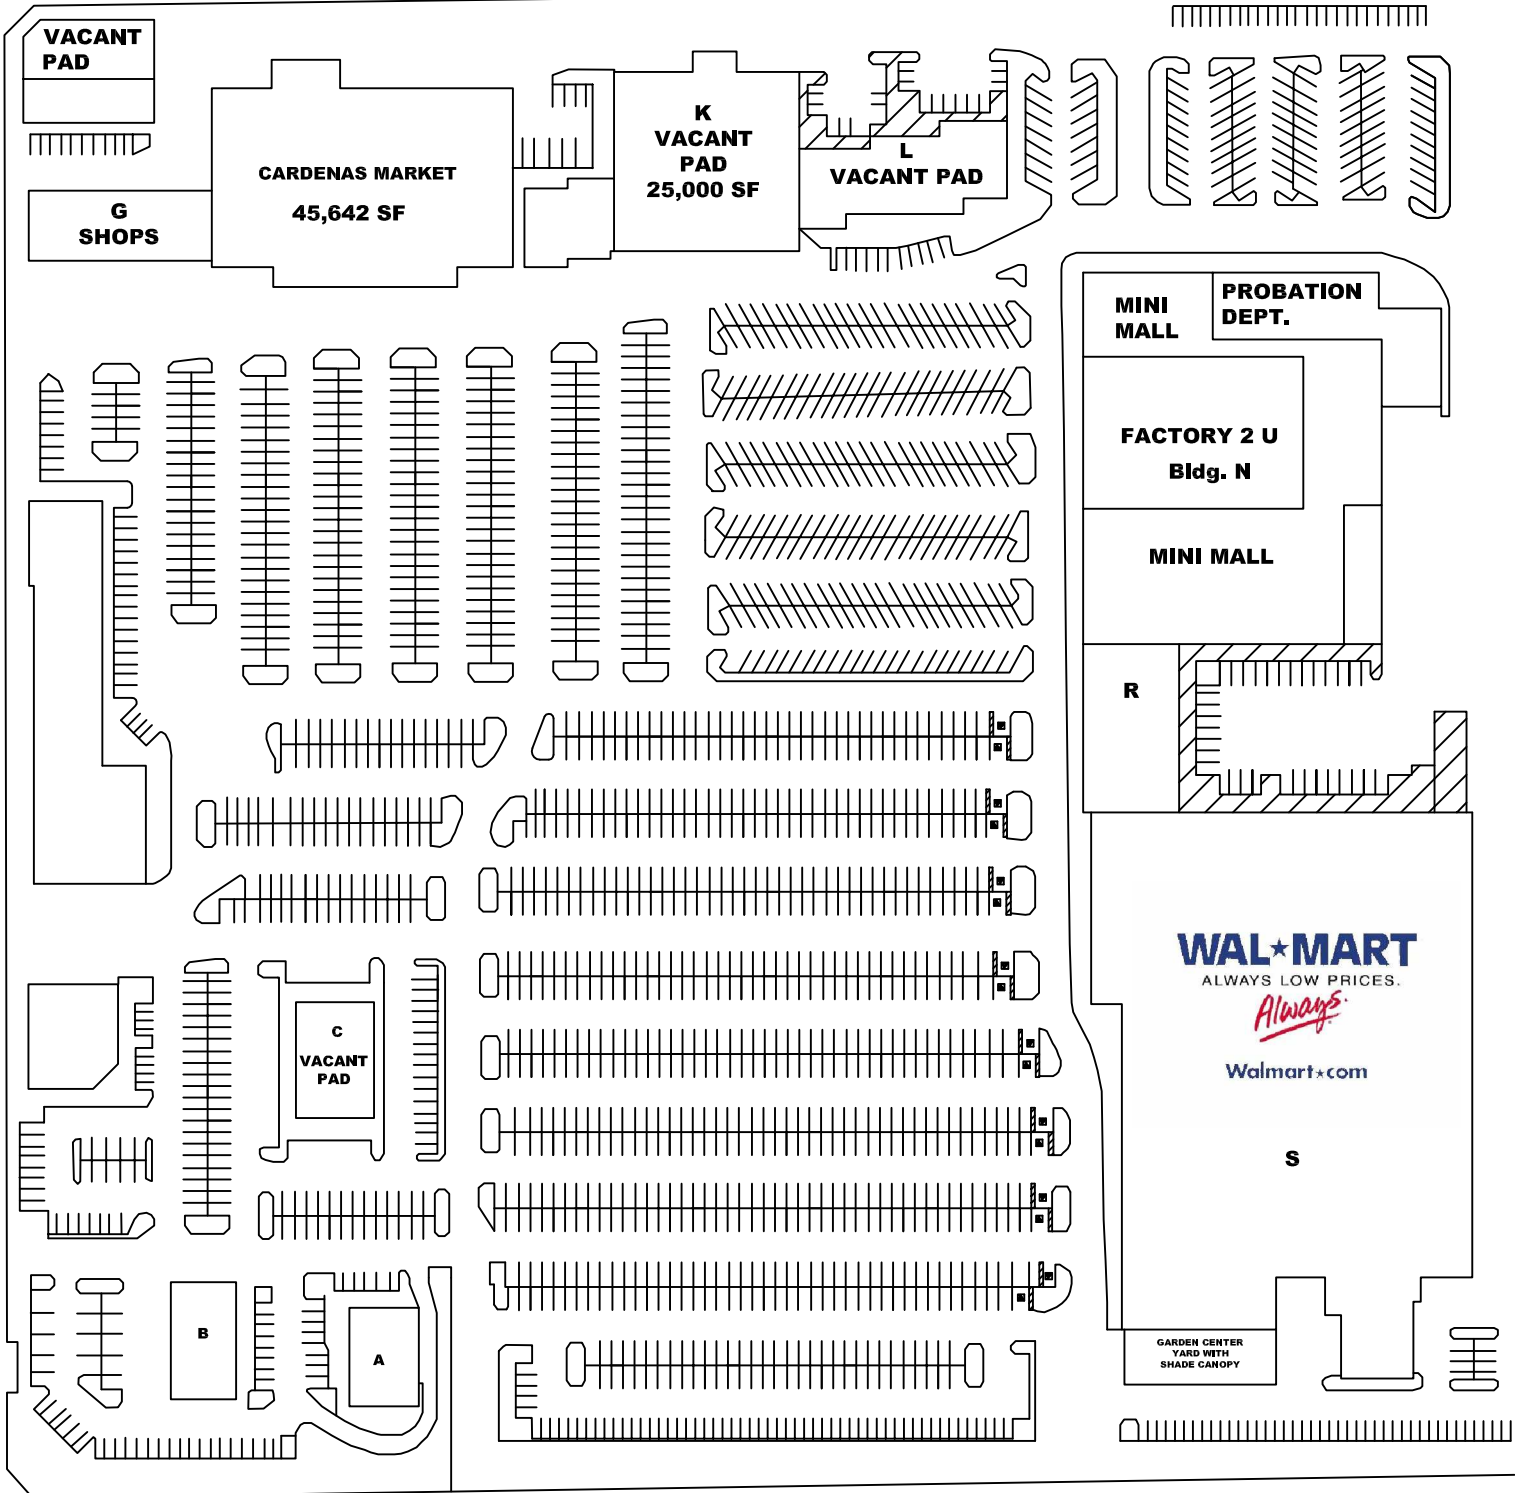

Site Plan

Spectrum Center

2560 North Perris Blvd.

Perris, CA 92507

Barrett Avenue

Orange Avenue

Perris Boulevard